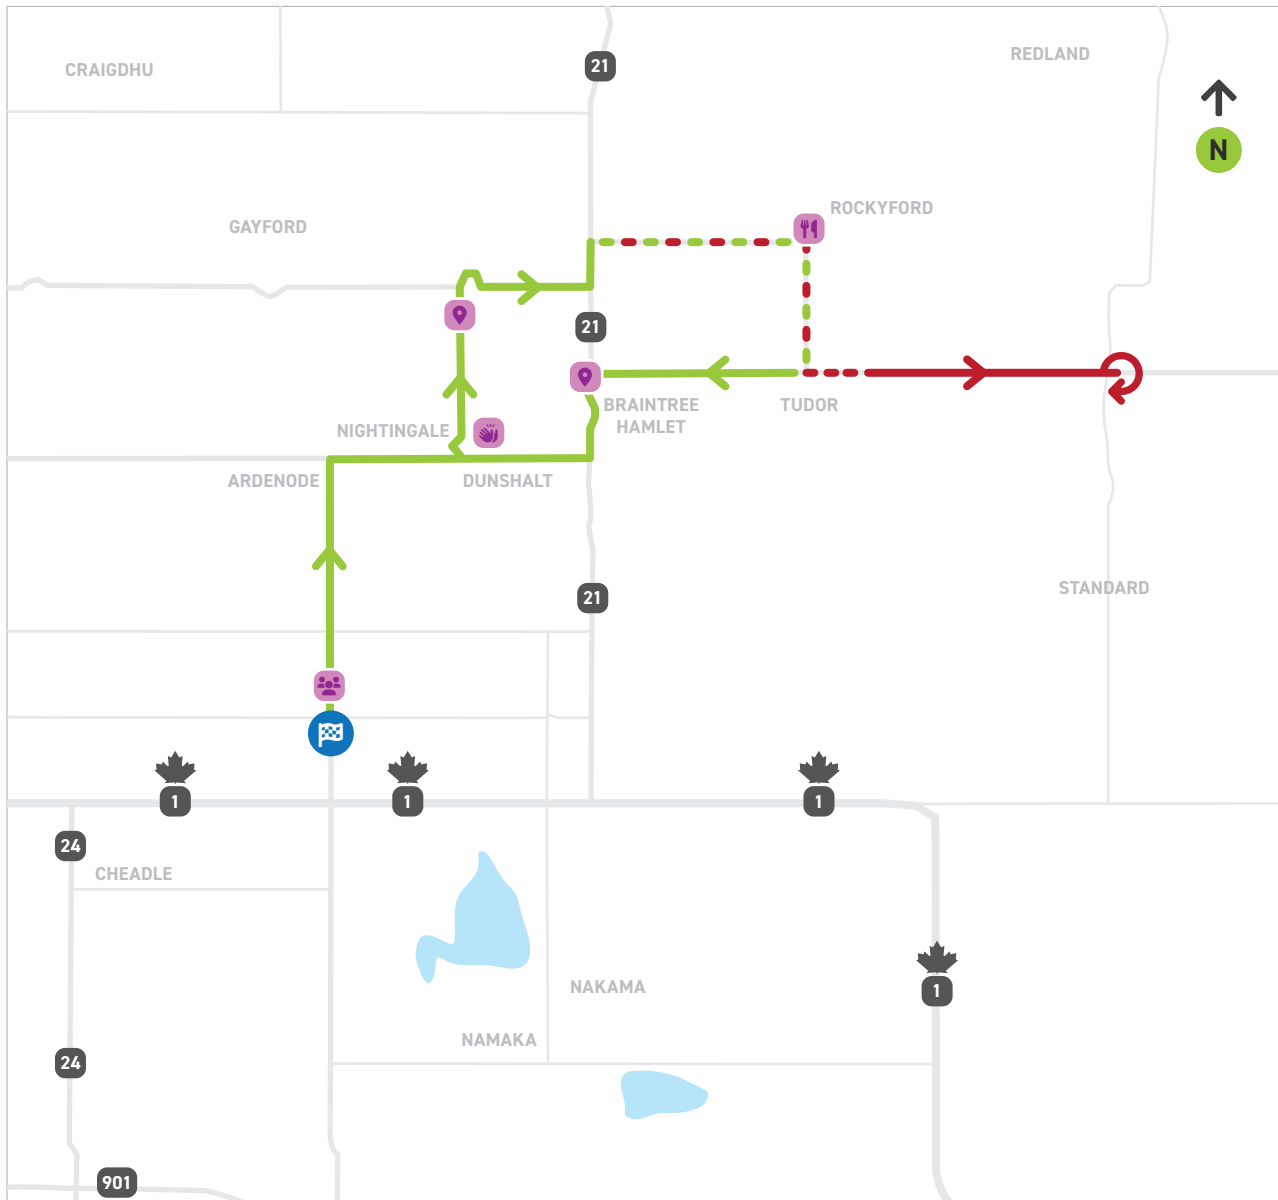

RIDE MAP

DAY 1 SHORT & LONG

SHORT / 75KM
LONG / 100KM

- START/FINISH
- PITSTOP
- LUNCH
- TEAM MEETUP POINT
- CHEER STOP

[2023.TOURALBERTAFORCANCER.CA](https://2023.touralbertaforcancer.ca)

*COURSES SUBJECT TO CHANGE

RIDE MAP

DAY 2 SHORT & LONG

 START/FINISH
  PITSTOP
  LUNCH
  TEAM MEETUP POINT
  CHEER STOP

2023.TOURALBERTAFORCANCER.CA

*COURSES SUBJECT TO CHANGE