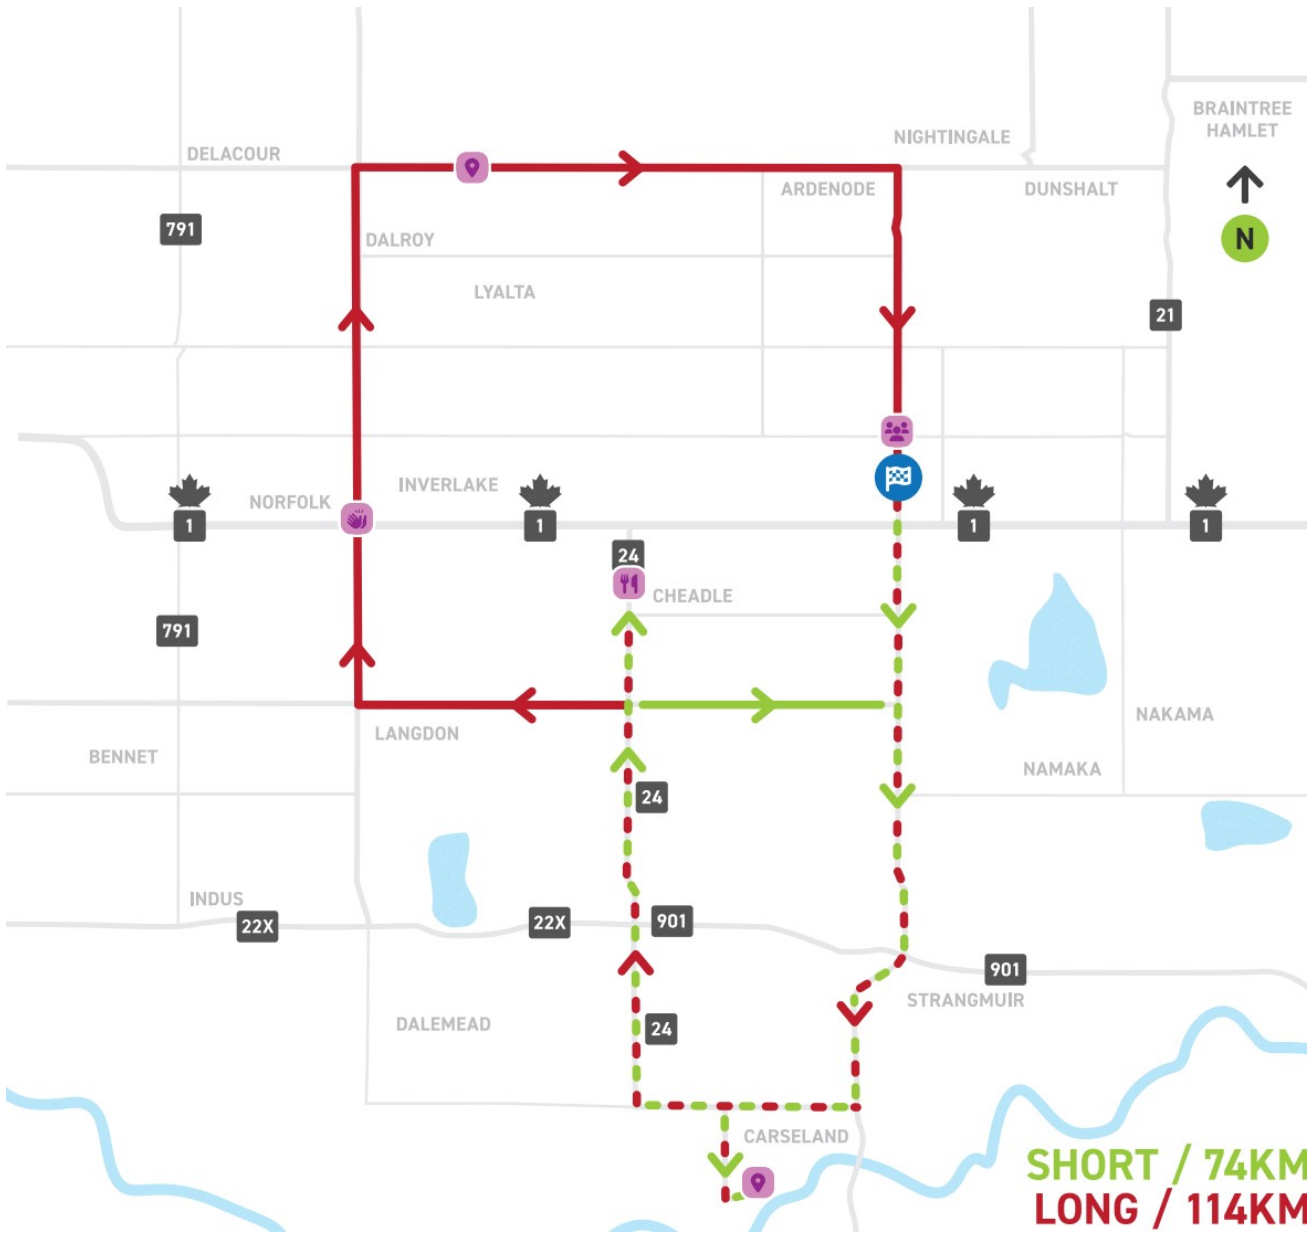

RIDE MAP

DAY 1 SHORT & LONG

SHORT / 75KM
LONG / 100KM

- START/FINISH
- PITSTOP
- LUNCH
- TEAM MEETUP POINT
- CHEER STOP

[2023.TOURALBERTAFORCANCER.CA](https://2023.touralbertaforcancer.ca)

*COURSES SUBJECT TO CHANGE

RIDE MAP

DAY 2 SHORT & LONG

 START/FINISH
  PITSTOP
  LUNCH
  TEAM MEETUP POINT
  CHEER STOP

2023.TOURALBERTAFORCANCER.CA

*COURSES SUBJECT TO CHANGE